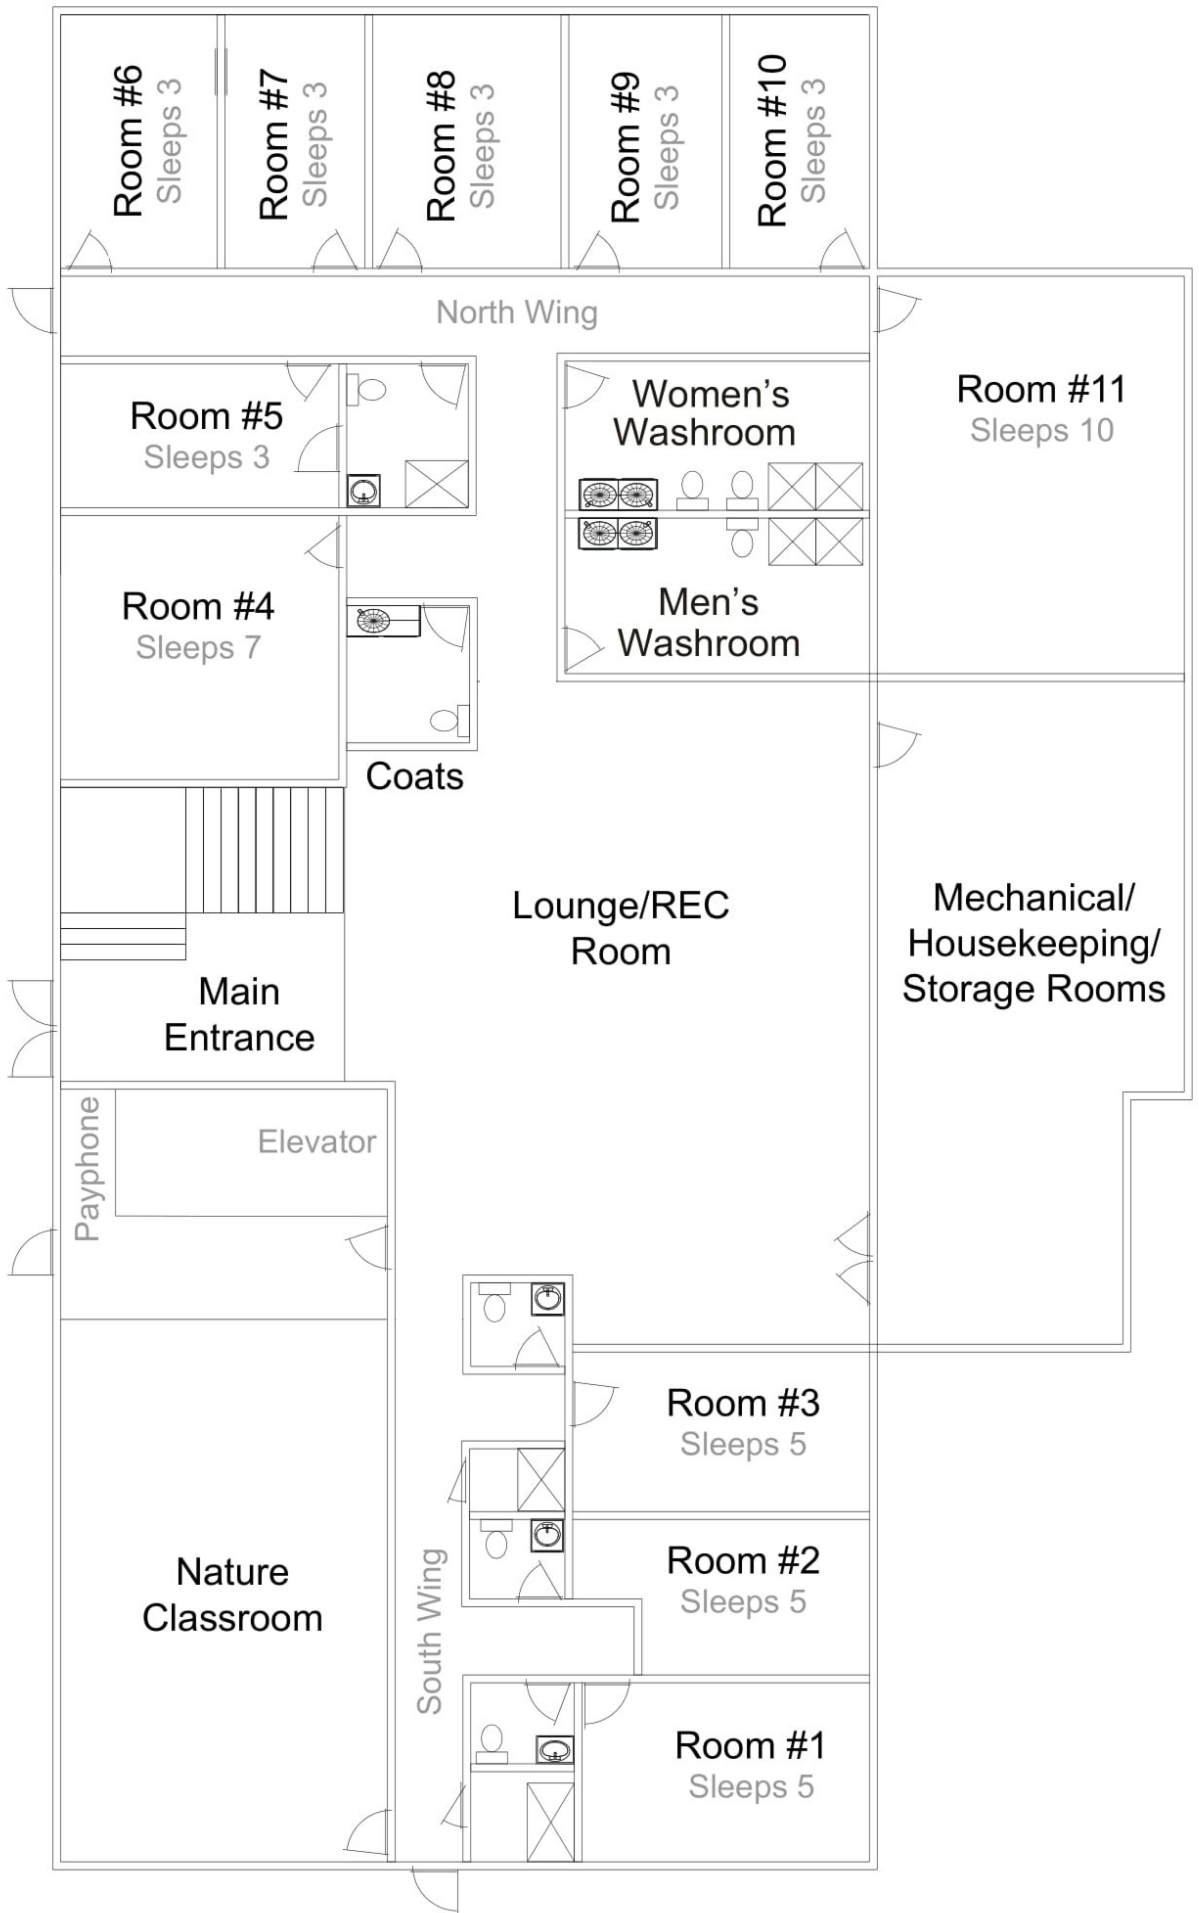

Timber Lodge Lower Floor

Timber Lodge Main Floor

Timber Lodge Room Summary

	Double Beds	Single Bottom Bunks	Single Top Bunks	Single Loft Bed	Max Capacity
Downstairs South Wing					
Room 1	1	1	2	0	5
Room 2	1	1	2	0	5
Room 3	1	1	2	0	5
Downstairs North Wing					
Room 4	1	2	3	0	7
Room 5	1	0	1	0	3
Room 6	1	0	1	0	3
Room 7	1	0	1	0	3
Room 8	1	1	1	0	4
Room 9	1	0	1	0	3
Room 10	1	0	1	0	3
Room 11	0	9	0	0	9
Upstairs South Wing					
Room 22	1	1	2	1	6
Room 23	1	1	2	1	6
Room 24	1	1	2	1	6
Room 25	1	1	2	1	6
Room 26	1	1	2	1	6
Room 27	1	1	2	1	6
TOTALS	16	21	27	6	86